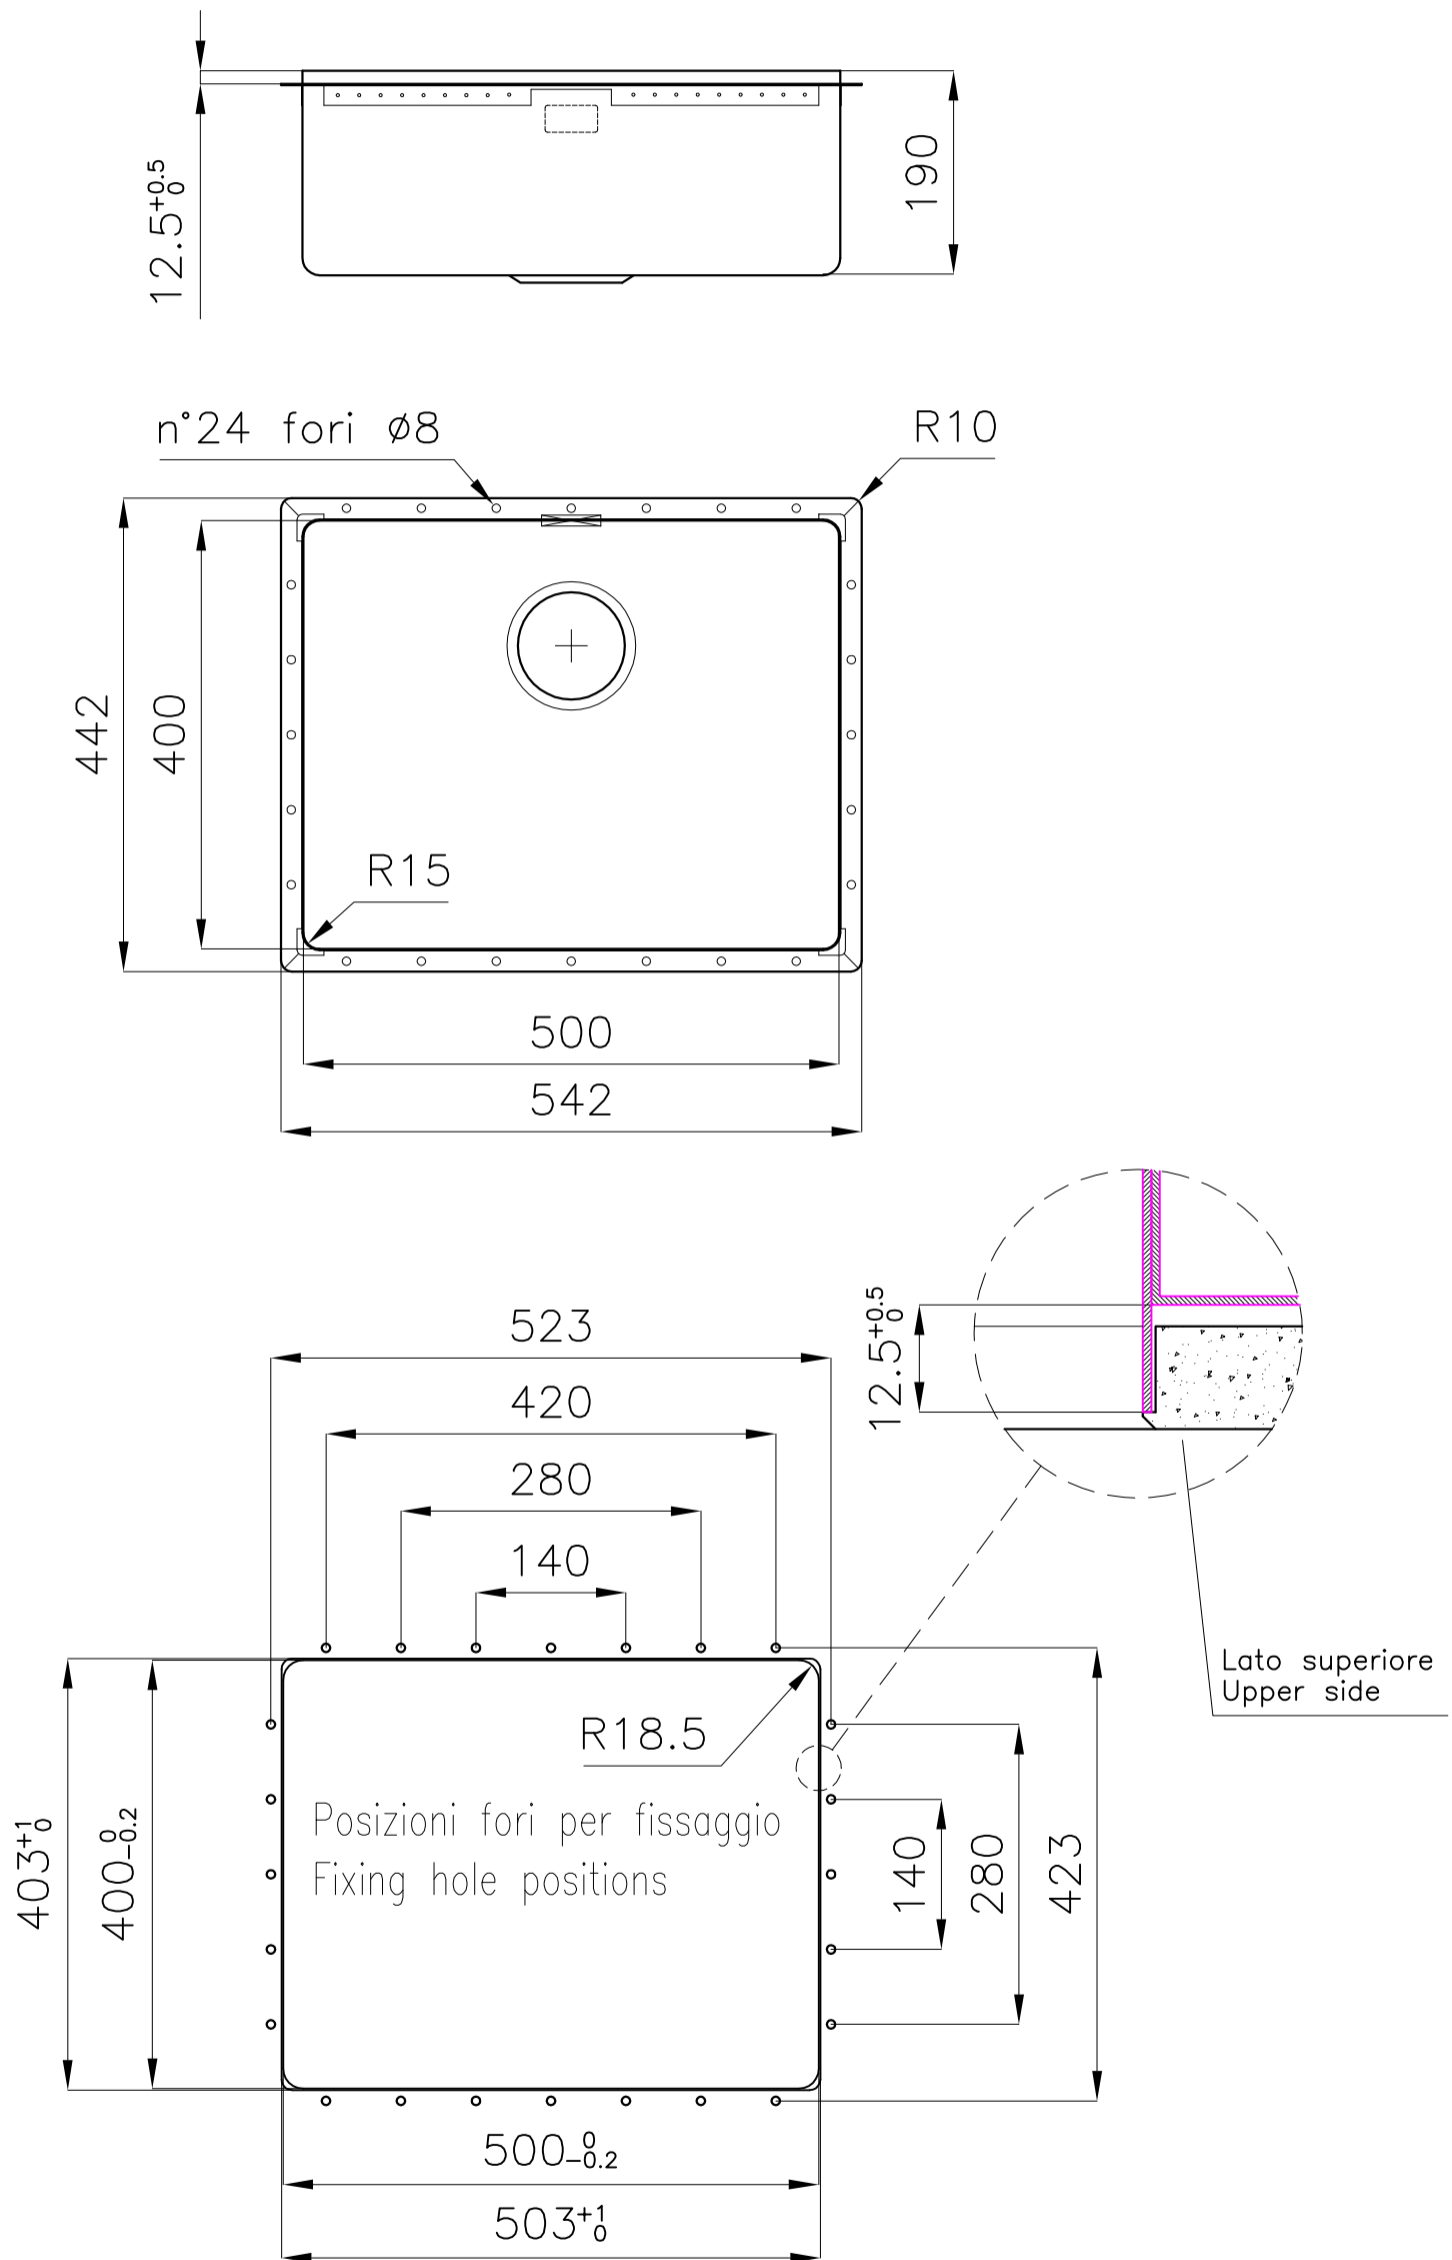

- Cod. 4155 051 (spazzolato / brushed)**
- Cod. 4155 851 VINTAGE**
- Cod. 4155 016 GUN METAL PVD**
- Cod. 4155 018 COPPER PVD**
- Cod. 4155 019 GOLD PVD**
- Cod. 4155 856 VINTAGE GUN METAL PVD**
- Cod. 4155 858 VINTAGE COPPER PVD**
- Cod. 4155 859 VINTAGE GOLD PVD**

sink thickness/spessore acciaio 1